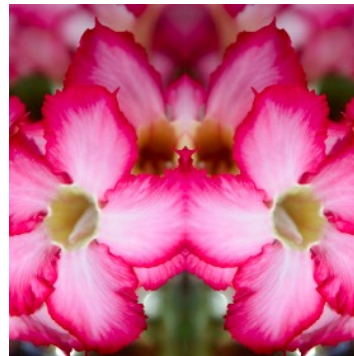

1550 USD e/a

Train Station Graffiti - Aluminum panel - Small size

580 USD e/a

Train Station Graffiti - Canvas

1450 USD

Bee

1300 USD e/a

Desert Flower